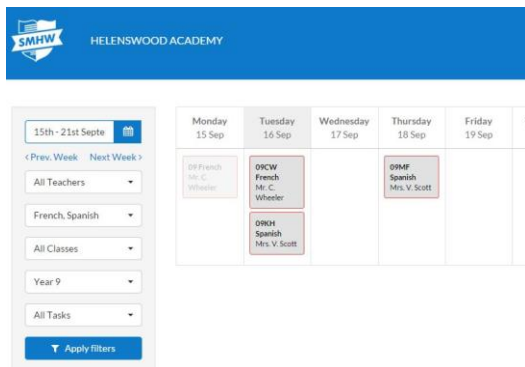

Visit the website at www.helenswoodacademy.org and click the Homework link. If you are using a phone or tablet like an iPad, the link will be at the bottom of the page, not the top.

Parents and students don't need to log in to Show My Homework. Select your teacher, subject, class or year and press "Apply filters" to see the calendar.