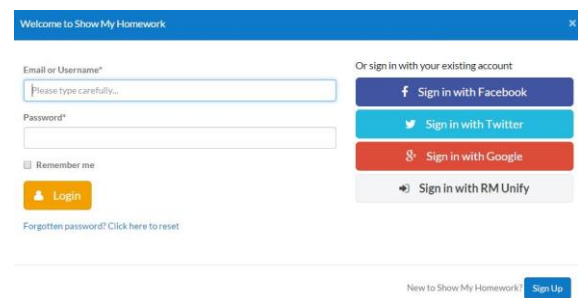

Visit the website at www.helenswoodacademy.org and click the Homework link. If you are using a phone or tablet like an iPad, the link will be at the bottom of the page, not the top.

Parents and students don't need to log in to Show My Homework. Select your teacher, subject, class or year and press "Apply filters" to see the calendar.

Homework will be listed in calendar format. Click on the homework to see more information.

All the instructions will be listed and at the top you will see when the homework was set and when it is due.

Further down there will be instructions such as how long your homework should take, how to submit it and any resources to support you.