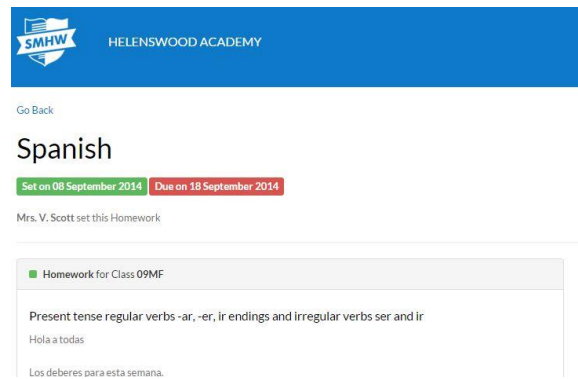

All the instructions will be listed and at the top you will see when the homework was set and when it is due.