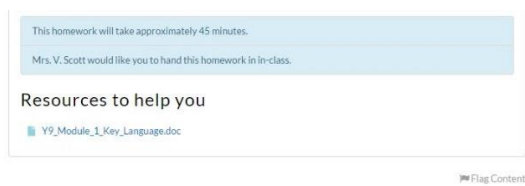

Further down there will be instructions such as how long your homework should take, how to submit it and any resources to support you.