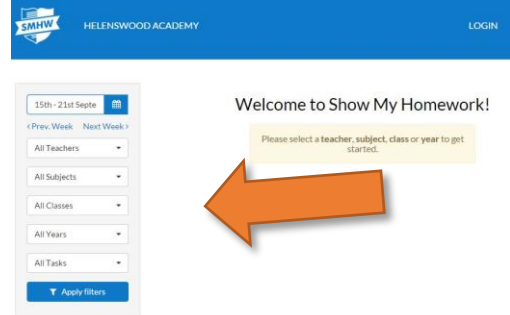

Visit the website at www.helenswoodacademy.org and click the Homework link. If you are using a phone or tablet like an iPad, the link will be at the bottom of the page, not the top.

Parents and students don't need to log in to Show My Homework. Select your teacher, subject, class or year and press "Apply filters" to see the calendar.