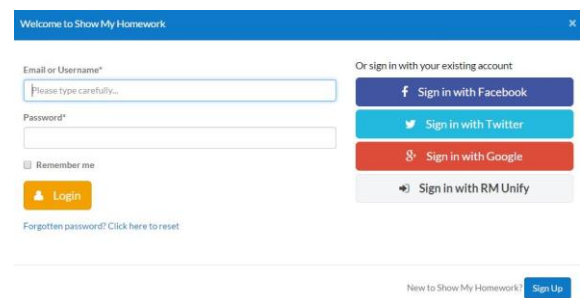

Visit the website at www.helenswoodacademy.org and click the Homework link. If you are using a phone or tablet like an iPad, the link will be at the bottom of the page, not the top.

Parents and students don't need to log in to Show My Homework. Select your teacher, subject, class or year and press "Apply filters" to see the calendar.

Homework will be listed in calendar format. Click on the homework to see more information.

All the instructions will be listed and at the top you will see when the homework was set and when it is due.

Further down there will be instructions such as how long your homework should take, how to submit it and any resources to support you.