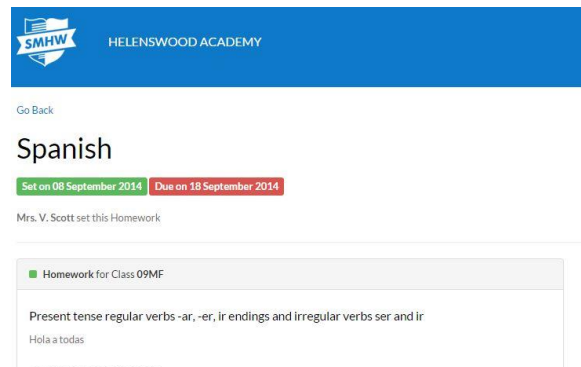

All the instructions will be listed and at the top you will see when the homework was set and when it is due.