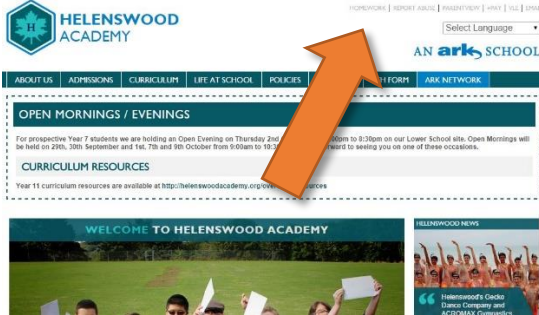

Visit the website at www.helenswoodacademy.org and click the Homework link. If you are using a phone or tablet like an iPad, the link will be at the bottom of the page, not the top.

Parents and students don't need to log in to Show My Homework. Select your teacher, subject, class or year and press "Apply filters" to see the calendar.